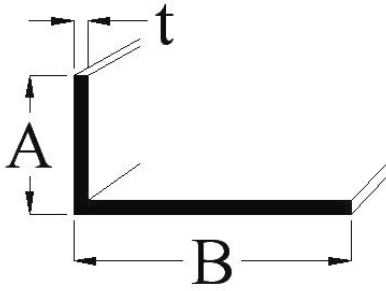

B.E.I.

Anodized Aluminum Shapes
2019

Unequal Leg Aluminum Angle

Item Code	A	B	t	Finish
G1246	.313" (5/16)	.688" (11/16)	.055"	S* & SB*
A20816	.500" (1/2)	1.000"	.062" (1/16)	S, B
A21632	1.000"	2.000"	.062" (1/16)	S
A41216	.750" (3/4)	1.000"	.125" (1/8)	S
A41624	1.000"	1.500" (1-1/2)	.125" (1/8)	S
A41632	1.000"	2.000"	.125" (1/8)	S
A41648	1.000"	3.000"	.125" (1/8)	S

Angled Aluminum Angle

Item Code	A	B	t	Ø	Finish
AC216	1.000"	1.000"	.062" (1/16")	135°	S (12', 8', 6' & 4')

Suffix Codes:

S: Satin anodized
BL: Black anodized
SB: Silver Bright
B: Bronze anodized
www.brunnerent.com

Available in:

24-ft, 12-ft, 8-ft, 6-ft & 4-ft
12-ft & 6-ft
** 12-ft, 6-ft & 4-ft**
100 Ridge Road
Lackawanna, NY 14218

Brunner Enterprises™ Inc.

Customer Service ♦ Phone: (877) 299-2622 ♦ Fax: (716) 826-3054
email: sales@brunnerent.com
www.brunnerent.com